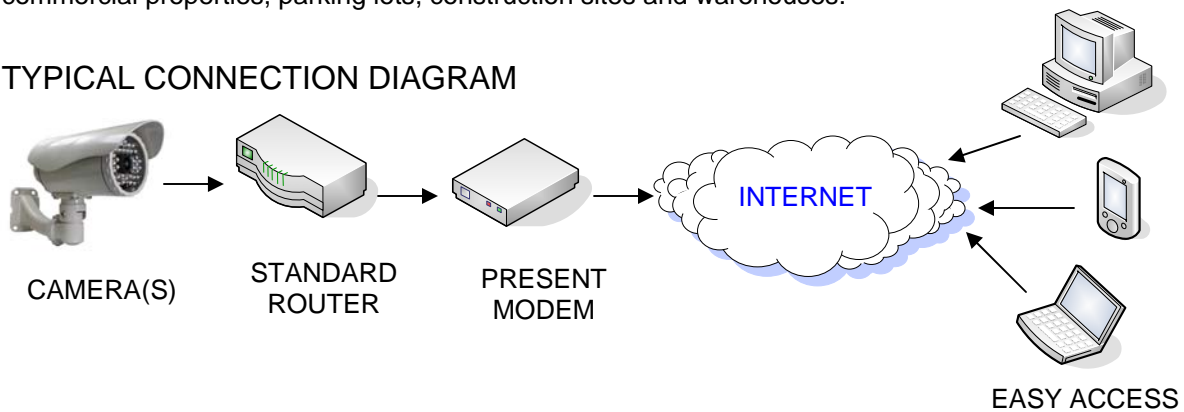

Specifications

Sensor	1/3" Sony Super HAD, High Resolution CCD; 520TVL AGC, AWB, True Day/Night Automatic Electronic Shutter: * 1/60-1/100,000sec NTSC * 1/50-1/100,000sec PAL
Lens	16mm; f1.6
Infrared	37 LED's; Max 110'
Maximum Resolution	704x480 (NTSC); 704x576 (PAL)
Video Compression	Motion JPEG, MPEG-4
PoE	Power over Ethernet built in
Housing	IP66 Rated, Tamper Resistant
Connectors	RJ-45 for 10/100 Base-T
Audio	Two-way (full duplex) built-in
Operating Temperature	32-122°F
Relative Humidity	20-80% RH (non-condensing)
Power	12V DC, Maximum 10W
Dimensions	265x85mm

MARKET OPPORTUNITIES

The i7210 is the perfect fit for indoor and outdoor environments that experience changing light conditions during the day, and require illumination at night. Designed for applications where the background and lighting will change dramatically, the i7210 is ideal for bars, parking garages, schools, commercial properties, parking lots, construction sites and warehouses.

TYPICAL CONNECTION DIAGRAM

IVR CONTROLS
2095 Exeter Road; Suite 80-293
Germantown, TN., 38138
800.884.8592
www.ivrcontrols.com