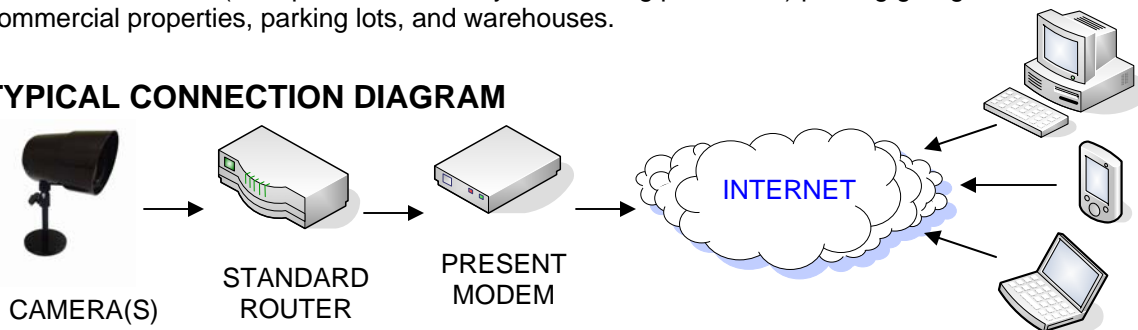

Specifications

Image Sensor	1/4" Progressive CMOS Sensor
Lens	4.3mm; f2.0
Infrared	21 LED's; Maximum 55'
Maximum Resolution	640x480 (VGA)
Video Compression	Motion JPEG, MPEG-4
PoE	Power over Ethernet built in
Housing	IP66 Rated, Tamper Resistant
Connectors	RJ-45 for 10/100 Base-T
Audio	Two-way (full duplex) built-in
Operating Temperature	-13 to 122°F
Relative Humidity	20-80% RH (non-condensing)
Power	12VDC, Maximum 6W
Dimensions	99x73mm

MARKET OPPORTUNITIES

The i7100 is the perfect fit for outdoor environments that requires short to mid range imaging and require illumination at night. Designed for applications where the image will be 10-30 feet away, the i7100 is ideal for residences (front porches, driveways, swimming pool areas) parking garages, schools, commercial properties, parking lots, and warehouses.

TYPICAL CONNECTION DIAGRAM

IVR CONTROLS
2095 Exeter Road; Suite 80-293
Germantown, TN., 38138
800.884.8592
www.ivrcontrols.com